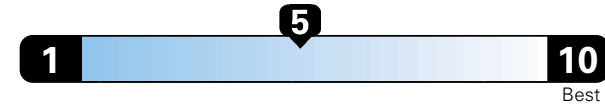

For more information visit: www.jeep.com
 or call 1-877-IAM-JEEP

FCA US LLC

Fuel Economy and Environment

Gasoline Vehicle

Fuel Economy These estimates reflect new EPA methods beginning with 2017 models.
24 MPG
 combined city/hwy
 21 city 29 highway
4.2 gallons per 100 miles

Small SUV 4WD range from 16 to 120 MPGe. The best vehicle rates 136 MPGe.

You spend \$1,000
 in fuel costs over 5 years compared to the average new vehicle.

Annual fuel cost \$1,700

Fuel Economy & Greenhouse Gas Rating (tailpipe only)