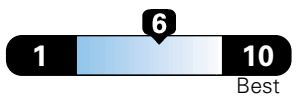

Smog Rating (tailpipe only)

This vehicle emits 370 grams CO2 per mile. The best emits 0 grams per mile (tailpipe only). Producing and distributing fuel also creates emissions; learn more at fuel economy.gov.

Actual results will vary for many reasons, including driving conditions and how you drive and maintain your vehicle. The average new vehicle gets 27 MPG and cost $7,500 to fuel over 5 years. Cost estimates are based on 15,000 miles per year at $2.70 per gallon. MPGe is miles per gasoline gallon equivalent. Vehicle emissions are a significant cause of climate change and smog.

fuel economy.gov

Calculate personalized estimates and compare vehicles