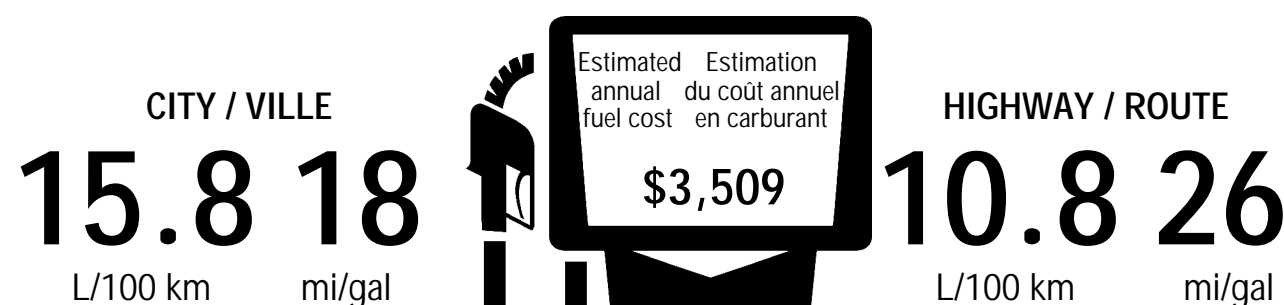

Federal A/C Excise Tax $100

Destination Charge $1,695

TOTAL PRICE: * $47,450

DEALER MAY SELL FOR LESS

Assembly Point/Port of Entry: WARREN, MICHIGAN, U.S.A.

VIN: 1C6-RR7LT9DS-681868

L4-VON: 1000

S.L.
0509

*EXCLUDES LICENSE FEE, PROVINCIAL AND FEDERAL SALES TAXES AND DEALER SUPPLIED OPTIONS AND ACCESSORIES.

** SEE BROCHURE FOR DETAILS

For more information visit: www.ramtruck.ca or call 1-800-465-2001

Chrysler Canada Inc.

5-YEAR / 100,000-KM
$0 DEDUCTIBLE
POWERTRAIN WARRANTY

24-Hour Roadside Assistance

FULLY TRANSFERABLE

2013 Chrysler, Jeep®, Dodge and Ram vehicles are backed by a 5-year or 100,000-kilometre* fully transferable Powertrain Limited Warranty with $0 deductible plus 24-hour roadside assistance*. Basic Warranty coverage is for 3 years or 60,000 kilometres*. Rust-through coverage on all body sheet metal is for 3 years. The Cummins® Turbo Diesel engine is protected by a separate Limited Warranty, covering the engine for 5 years or 160,000 kilometres*. The 5/100 Powertrain Limited Warranty does not apply to vehicles sold for certain commercial uses or to SRT models. Please see your dealer for details.

*Whichever comes first. *Some conditions may apply.

*This Vehicle Is Manufactured To Meet Specific Canadian Requirements.
This Vehicle Is Not Manufactured For Sale Or Registration Outside Of Canada.*

ENERGUIDE

Ask your dealer for the FUEL CONSUMPTION GUIDE
or call 1-800-387-2000.

These estimates are based on the Government of Canada's approved criteria and testing methods. The actual fuel consumption of this vehicle may vary. Refer to the Fuel Consumption Guide.

Données obtenues selon les critères et méthodes d'essais approuvés par le Gouvernement du Canada. La consommation réelle de carburant de ce véhicule peut varier. Consultez le Guide de consommation de carburant.

**Demandez le GUIDE DE CONSOMMATION DE CARBURANT
à votre concessionnaire ou composez le 1-800-387-2000.**